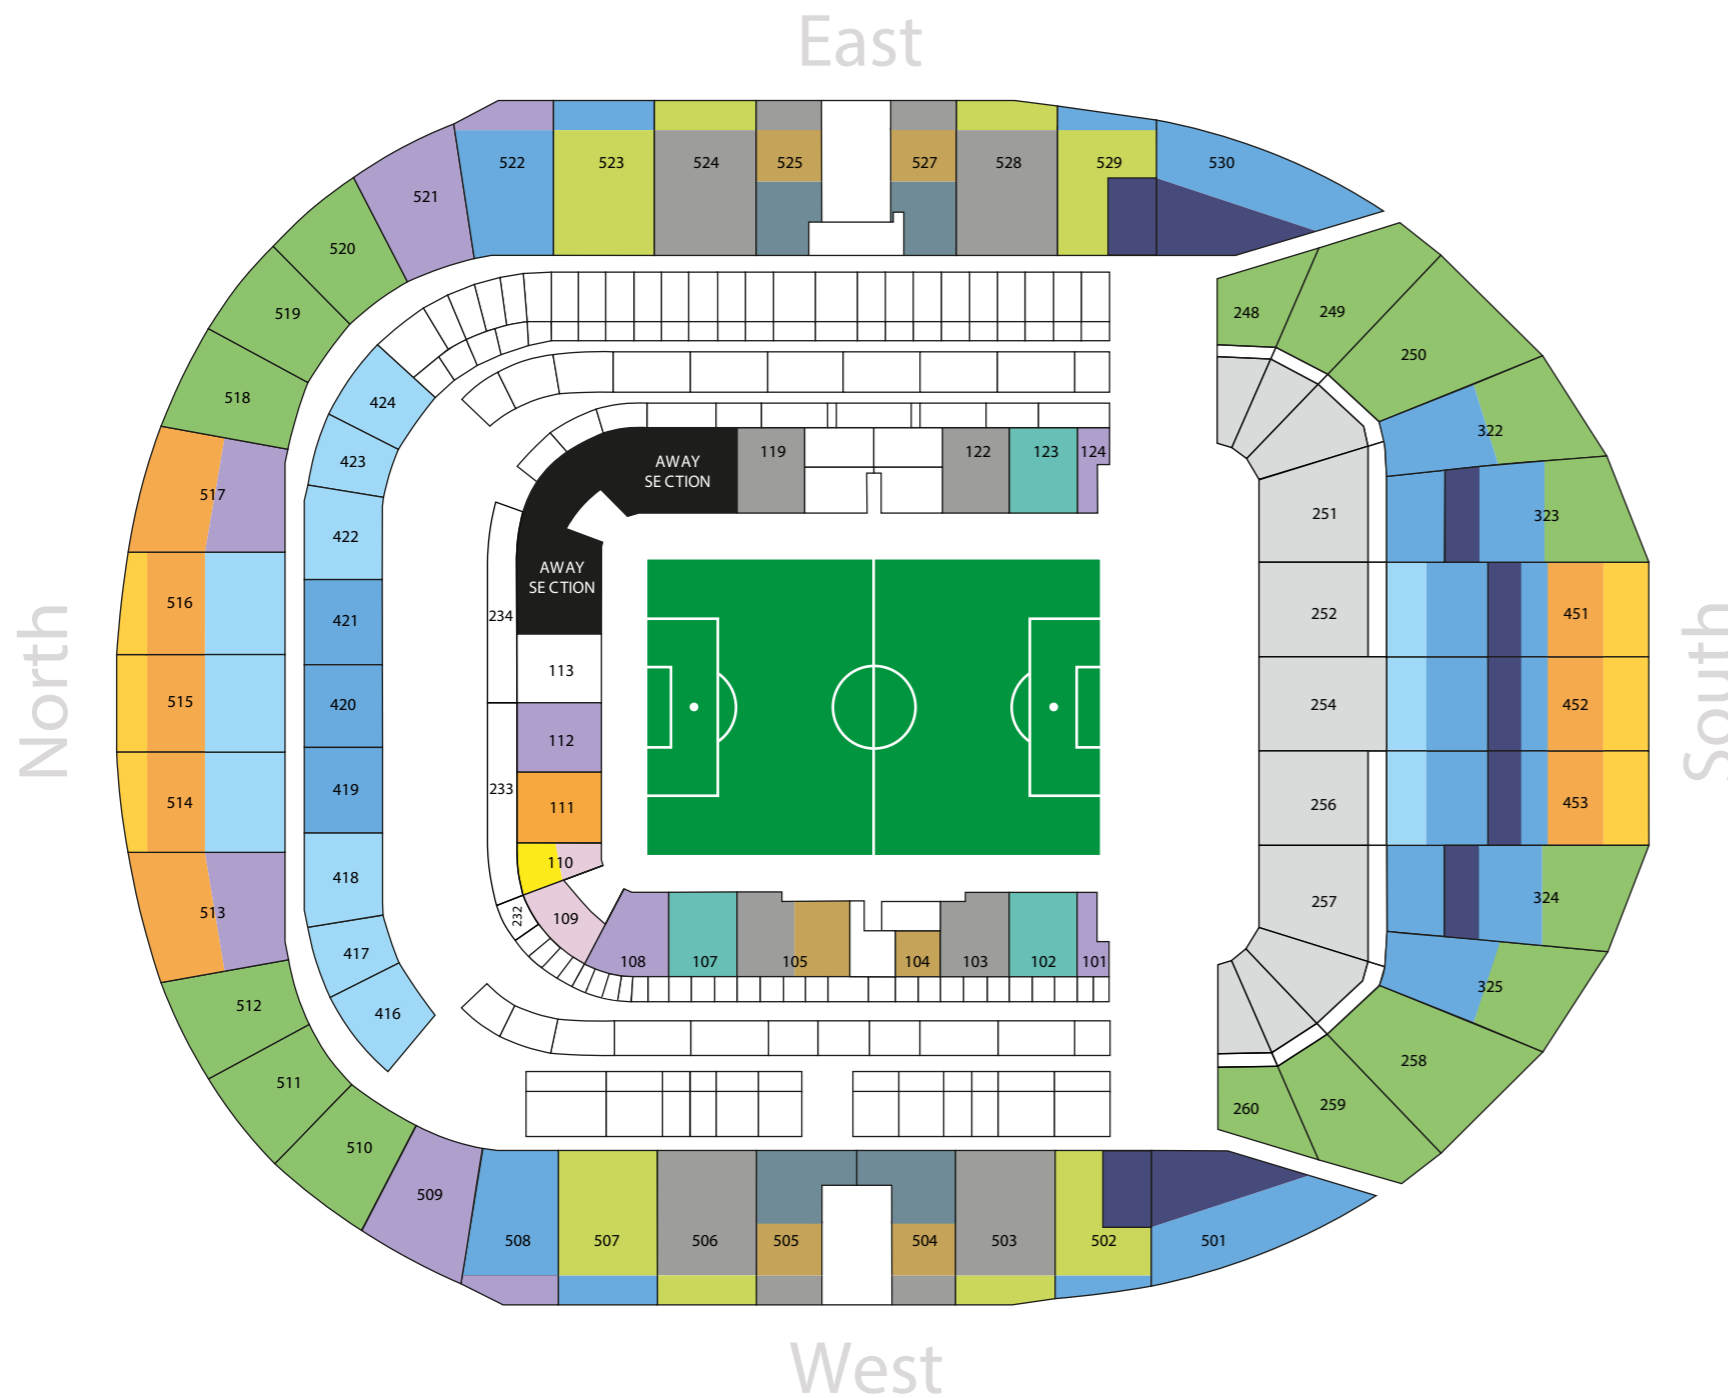

Tottenham Hotspur Stadium | 2024 / 2025 Season Ticket Prices

	Adult	Senior	Young Adult	Junior
[Pink]	£856	£428	£642	£428
[Yellow]	£941	£471	£706	£471
[Light Yellow]	£963	£482	£722	£482
[Orange]	£1,022	£511	£767	£511
[Light Green]	£1,049	£525	£787	£525
[Light Grey]	£1,071	£536	£803	n/a
[Purple]	£1,071	£536	£803	£536
[Light Blue]	£1,211	£606	£908	£606
[Blue]	£1,291	n/a	n/a	n/a
[Teal]	£1,345	n/a	n/a	n/a
[Light Green]	£1,426	n/a	n/a	n/a
[Grey]	£1,614	n/a	n/a	n/a
[Brown]	£1,931	n/a	n/a	n/a
[Dark Blue]	£2,147	n/a	n/a	n/a
[Dark Blue]	£2,367*	n/a	n/a	n/a

*1882 Season Ticket

Eligibility for Concessionary priced 2024/25 Season Tickets

Senior	Over 65 years old	Aged 65 years or over on 16th August 2024
Young Adult	Under 22 years old	Aged 21 years or younger on 16th August 2024
Junior	Under 18 years old	Aged 17 years or younger on 16th August 2024

Approved Safe Standing Areas

Blocks 248-260 Rows 1-29 and Blocks 323, 324, 451, 452 and 453 rows 71-82.

Please note that Junior concessions are not available in the Safe Standing area in our single-tier South Stand as this area is not deemed suitable for children.

Family Area

The following blocks make up our Family Area: 109, 110, 416, 417, 510, 511, 512